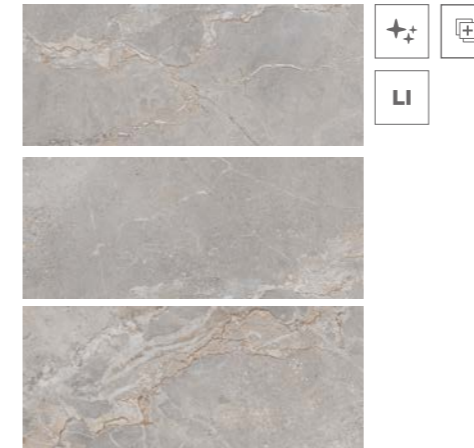

NEW HOMELAND | 25X60

FAÏENCE | Wall Tiles

ASPECT MARBRE
MARBLE ASPECT

New Homeland gris clair
New Homeland light grey
Format/size : 25 cm x 60 cm
FDB65217 (Brillant / Glossy)