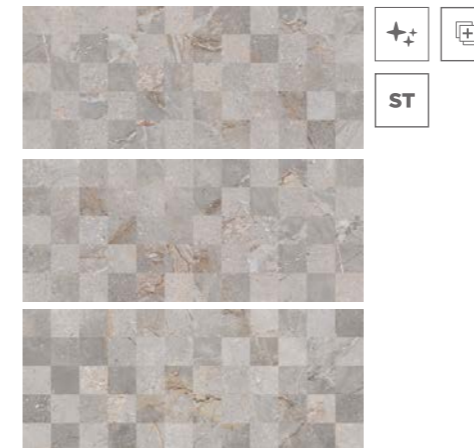

NEW HOMELAND | 25X60

FAÏENCE | Wall Tiles

ASPECT MARBRE
MARBLE ASPECT

New Homeland gris clair
New Homeland light grey
Format/size : 25 cm x 60 cm
FDB65217 (Brillant / Glossy)

New Homeland gris foncé
New Homeland dark grey
Format/size : 25 cm x 60 cm
FDB65216 (Brillant / Glossy)