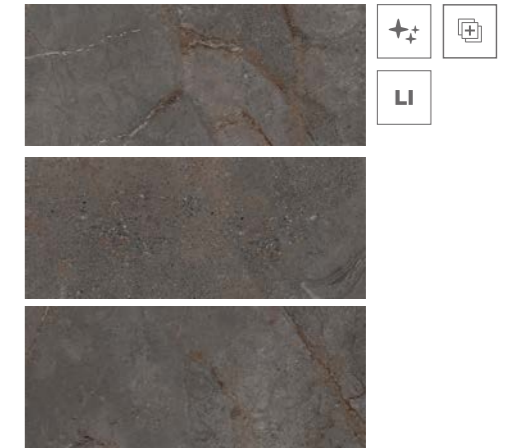

NEW HOMELAND | 25X60

FAÏENCE | Wall Tiles

ASPECT MARBRE
MARBLE ASPECT

New Homeland gris clair
New Homeland light grey
Format/size : 25 cm x 60 cm
FDB65217 (Brillant / Glossy)

New Homeland gris foncé
New Homeland dark grey
Format/size : 25 cm x 60 cm
FDB65216 (Brillant / Glossy)