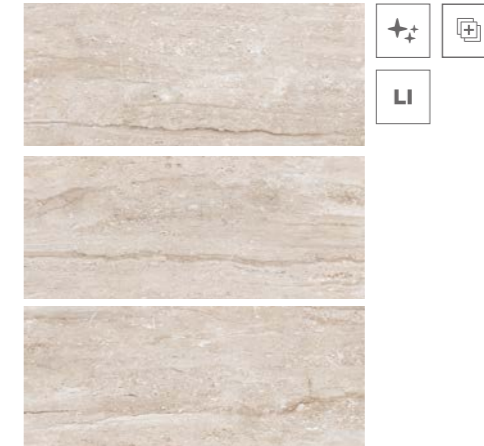

JASPER | 25X60

FAÏENCE | Wall Tiles

ASPECT MARBRE
MARBLE ASPECT

Jasper lisse

Smooth jasper

Format/size : 25 cm x 60 cm
FDB65270 (Brillant / Glossy)

Motif jasper mosaïque

Mosaic jasper pattern