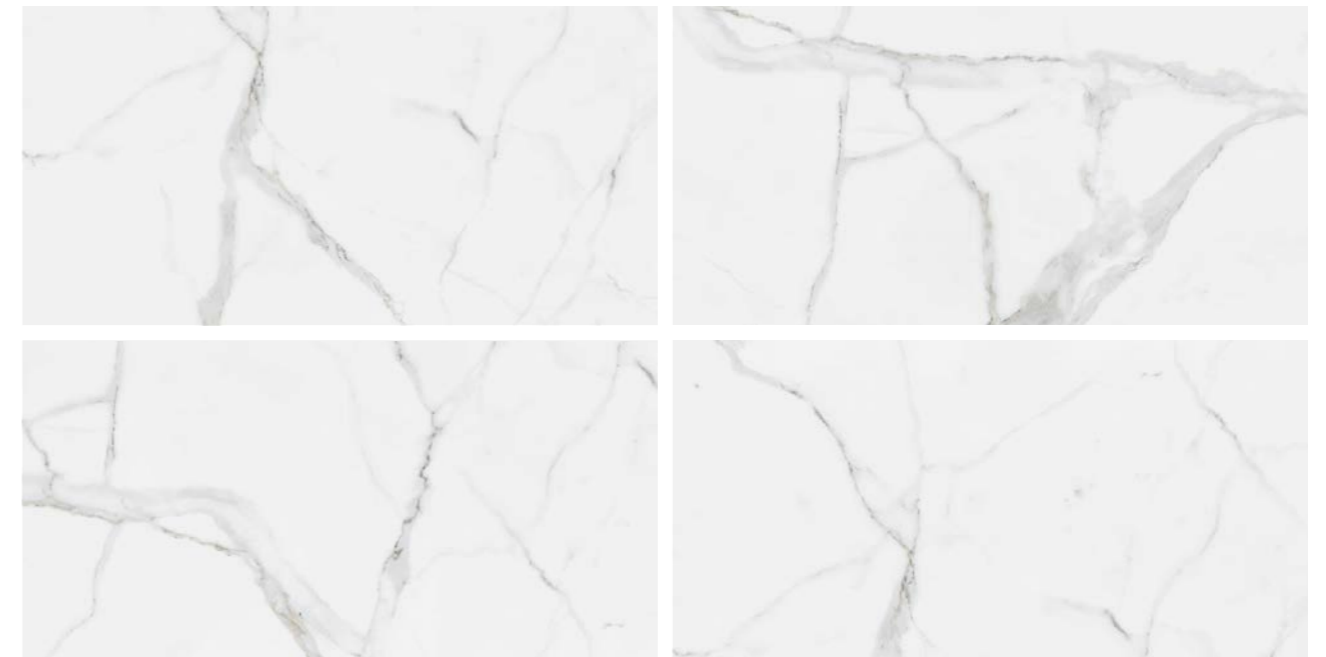

CARRARA GLOSS | 60X120

GRÈS PORCELAINE ÉMAILLÉ SATINÉ | Satin Porcelain Stoneware

ASPECT MARBRE
MARBLE ASPECT

Carrara gloss satiné

Satin Carrara gloss

Format/size : 60cm x 120cm

GDSR72200

INTÉRIEURE
INTERIOR

LISSE
SLICK

EMAILLÉ
GLAZED

MULTIFACETTES
MULTIFACETS

RECTIFIÉ
RECTIFIED

MAT
MATT

VARIATION MODESTE
MODEST VARIATION

Emballage / Packaging		Carton / Box			Palette / Pallet		
Format Size	Épaisseur Thickness	PC / Carton PCS / Box	m² / Carton SQM / Box	Poids / Carton Weight / Box	Carton / Palette Box / Pallet	m² / Palette SQM / Pallet	POIDS / Palette Weight / Pallet
60 x 120	10 mm	2	1,42 m²	33,7 kg	34	48,28 m²	1165 kg