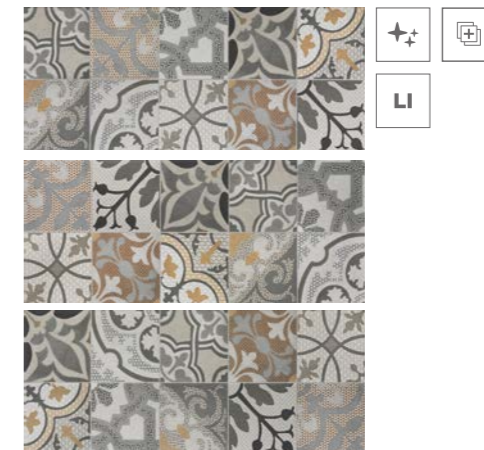

Valence foncé

Valence dark

Format/size : 25 cm x 60 cm
FDB65255 (Brillant / Glossy)

Motif valence

Valence pattern

Format/size : 25 cm x 60 cm
FDB652551 (Brillant / Glossy)

Emballage / Packaging		Carton / Box			Palette / Pallet		
Format Size	Épaisseur Thickness	PC / Cart PCS / Box	m² / Cart SQM / Box	Poids / Cart Weight / Box	Cart / Pal Box / Pallet	m² / Pal SQM / Pallet	POIDS / PAL Weight / Pallet
25 x 60	8,7 mm	10	1,5 m²	22 kg	36	54 m²	817 kg