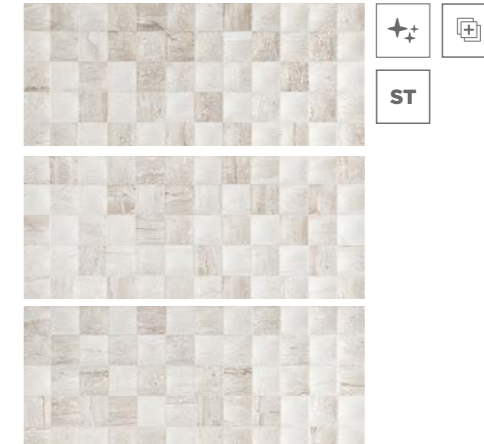

JASPER | 25X60

FAÏENCE | Wall Tiles

ASPECT MARBRE
MARBLE ASPECT

Jasper lisse

Smooth jasper

Format/size : 25 cm x 60 cm
FDB65270 (Brillant / Glossy)

Motif jasper mosaïque

Mosaic jasper pattern