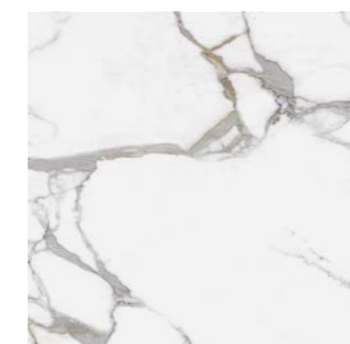

CARRARA / CALACATA | 60X60

GRÈS PORCELAINE ÉMAILLÉ | Porcelain Stoneware

ASPECT MARBRE
MARBLE ASPECT

Carrara gris

Carrara grey
Format/size : 59,6cm x 59,6cm
GDMR60730 (Mat / Matt)
GDBR60730 (Brillant / Glossy)

Calacata gris

Calacata grey
Format/size : 59,6cm x 59,6cm
GDBR60779 (Brillant / Glossy)

Carrara gold

Carrara gold
Format/size : 59,6cm x 59,6cm
GDMR60803 (Mat / Matt)
GDBR60803 (Brillant / Glossy)

INTÉRIEURE
INTERIOR

LISSE
SLICK

EMAILLÉ
GLAZED

MULTIFACETTES
MULTIFACETS

RECTIFIÉ
RECTIFIED

VARIATION MODESTE
MODEST VARIATION

Emballage / Packaging

Format Size	Épaisseur Thickness
59,6 x 59,6	8 mm

Carton / Box

PC / Cart PCS / Box	m² / Cart SQM / Box	Poids / Cart Weight / Box
4	1,42 m²	26,98 kg

Palette / Pallet

Cart / Pal Box / Pallet	m² / Pal SQM / Pallet	POIDS / PAL Weight / Pallet
36	51,12 m²	990 kg