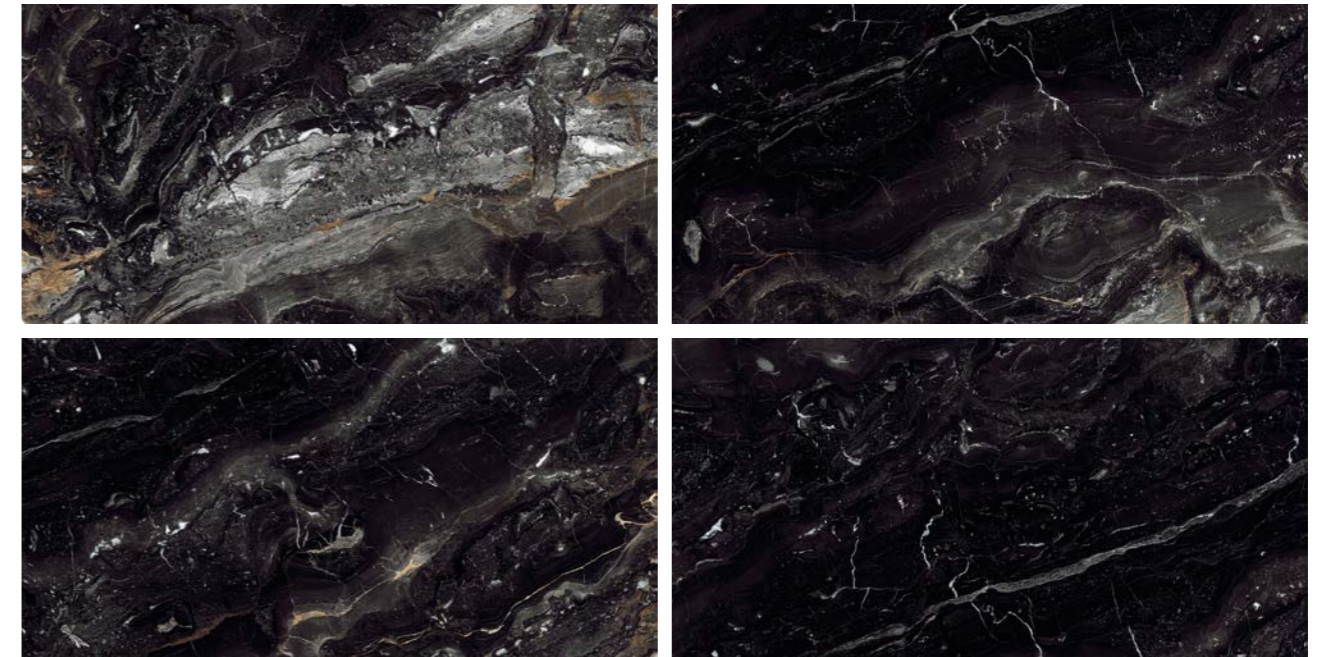

GRÈS
STONEWARE

60 X 120

GRÈS PORCELAINÉ ÉMAILLÉ
GLAZED PORCELAIN STONEWARE

VOLCANO | 60X120

GRÈS PORCELAINE ÉMAILLÉ POLI | Polished Glazed Porcelain Stoneware

ASPECT MARBRE
MARBLE ASPECT

Volcano noir poli

Volcano black polished