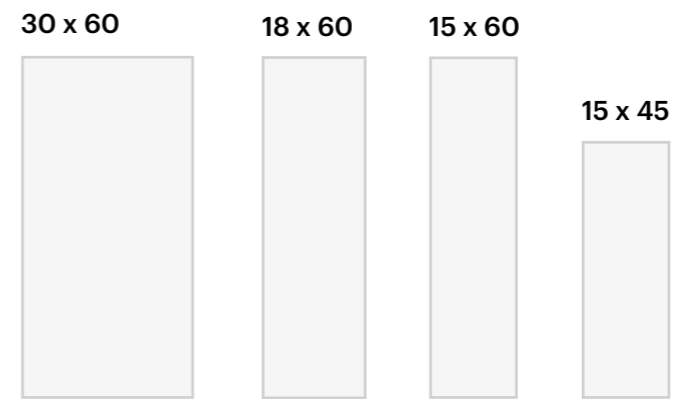

DIMENSIONS & FORMATS / FORMATS & SIZES