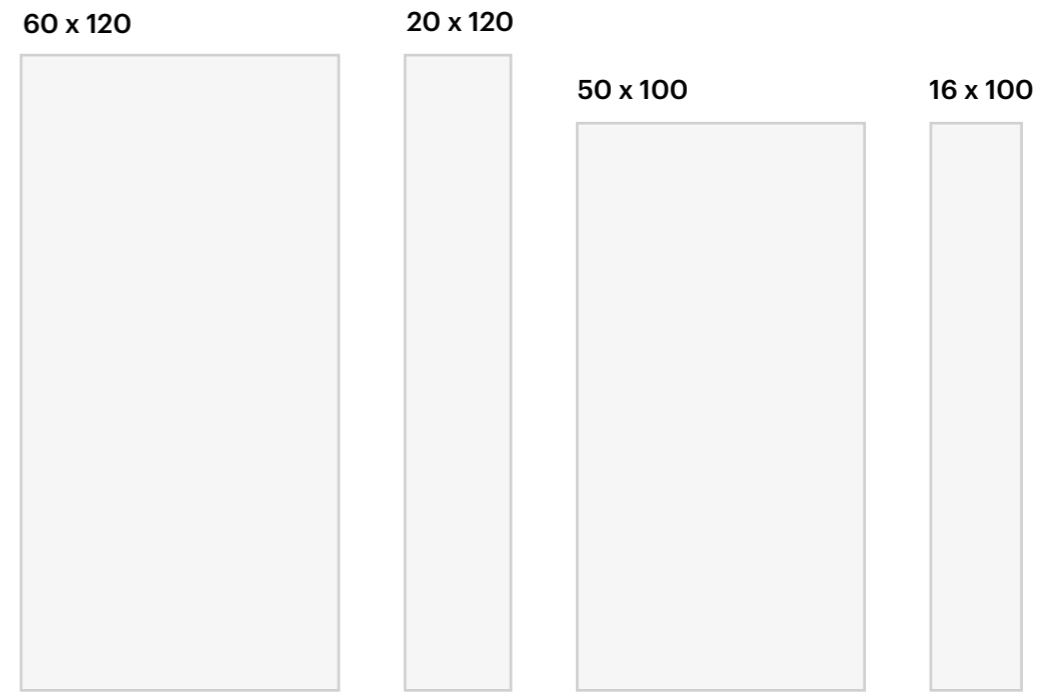

DIMENSIONS & FORMATS / FORMATS & SIZES