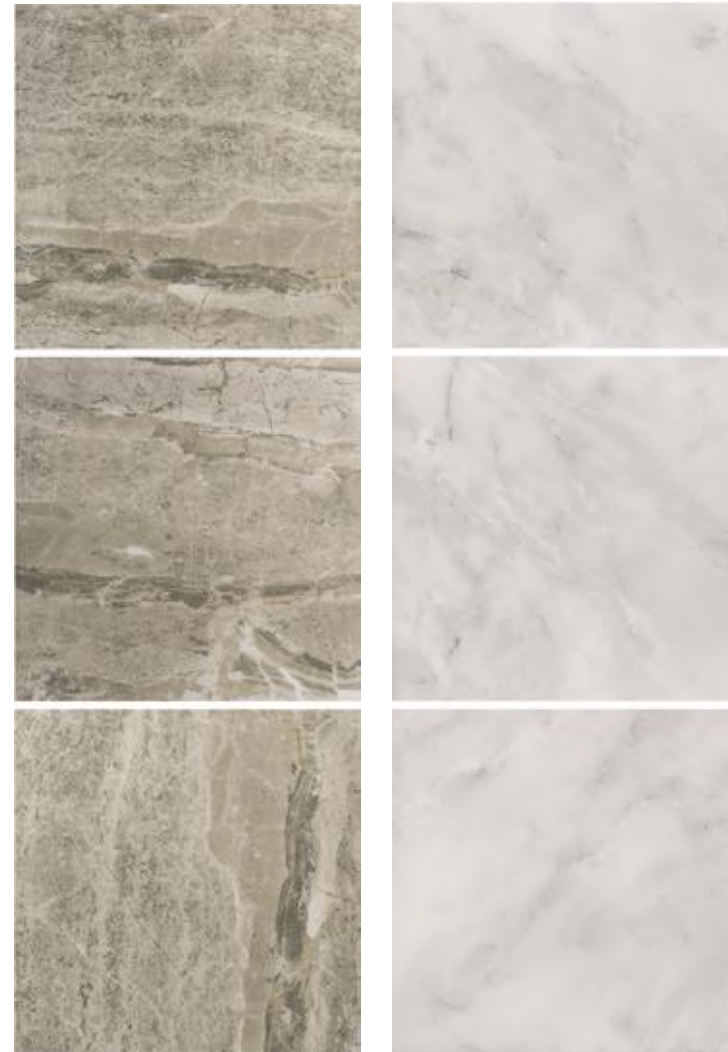

TIGER / MARBRE | 60x60

Grès Porcelaine Emailé / Porcelain Stoneware

ASPECT MARBRE MARBLE ASPECT

Tiger gris

Format : 59,5cm x 59,5cm
GDMP60833

Marbre poli

Format : 59,5cm x 59,5cm
GDMP60807