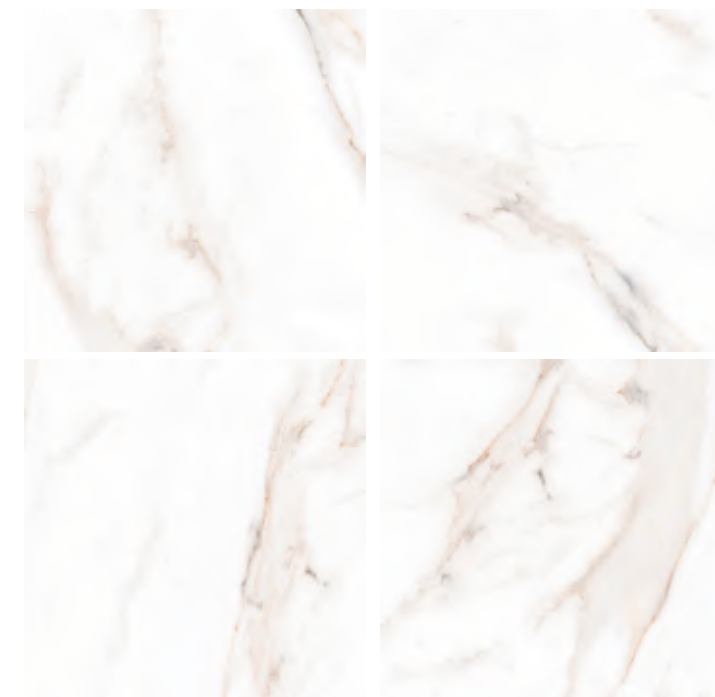

60x60

CARRARA | 60x60

Grès Porcelaine Emailé / Porcelain Stoneware

ASPECT MARBRE MARBLE ASPECT

Carrara gris brillant

Format : 59,5cm x 59,5cm
GDBR60730

Carrara gris poli (granilia)

Format : 59,5cm x 59,5cm
GDGP60837